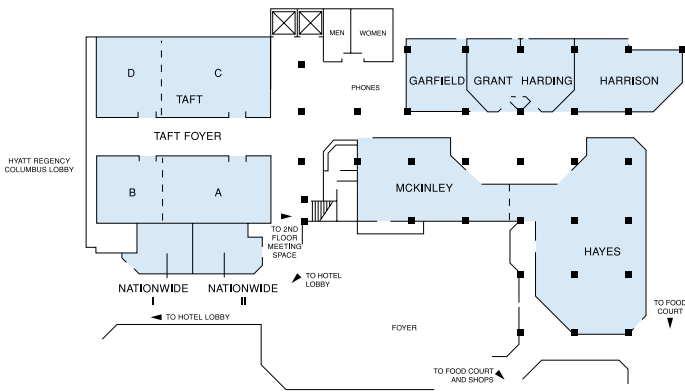

Hyatt Regency Columbus

DIRECTIONS

From Port Columbus International Airport (7 miles): Take I-670 West to the Third St. Exit. Turn right at the first stoplight (Chestnut St.), turn right at High St. and right at Nationwide Blvd. Hotel is on the left.

MEETING ROOMS FIRST FLOOR

MEETING ROOMS SECOND FLOOR

REGENCY BALLROOM AND EXHIBIT ROOM THIRD FLOOR