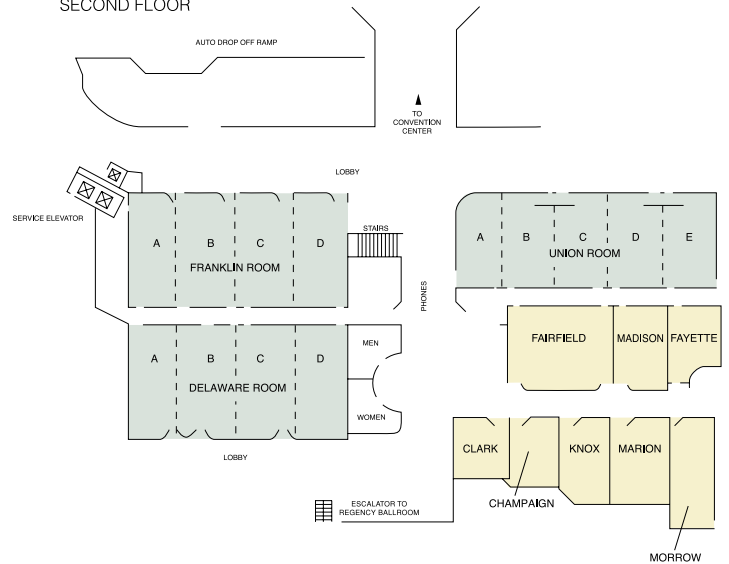

Hyatt Regency Columbus

DIRECTIONS

From Port Columbus International Airport (7 miles): Take I-670 West to the Third St. Exit. Turn right at the first stoplight (Chestnut St.), turn right at High St. and right at Nationwide Blvd. Hotel is on the left.

MEETING ROOMS FIRST FLOOR

MEETING ROOMS SECOND FLOOR

REGENCY BALLROOM AND EXHIBIT ROOM THIRD FLOOR